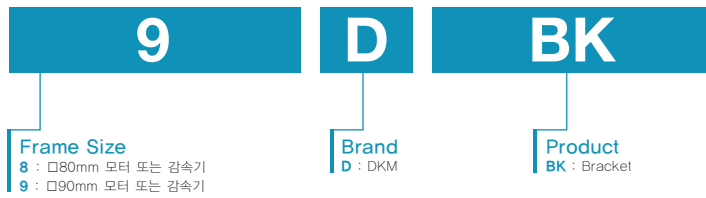

Product Code

Dimensions

□80mm 부착용

● Model: 8DBK

□90mm 부착용

● Model: 9DBK