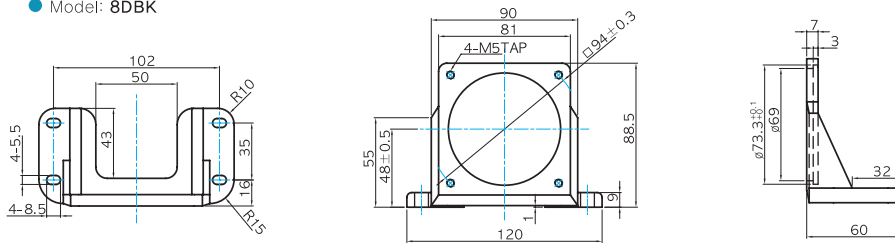

Product Code

Dimensions

□80mm 부착용

● Model: 8DBK

□90mm 부착용

● Model: 9DBK